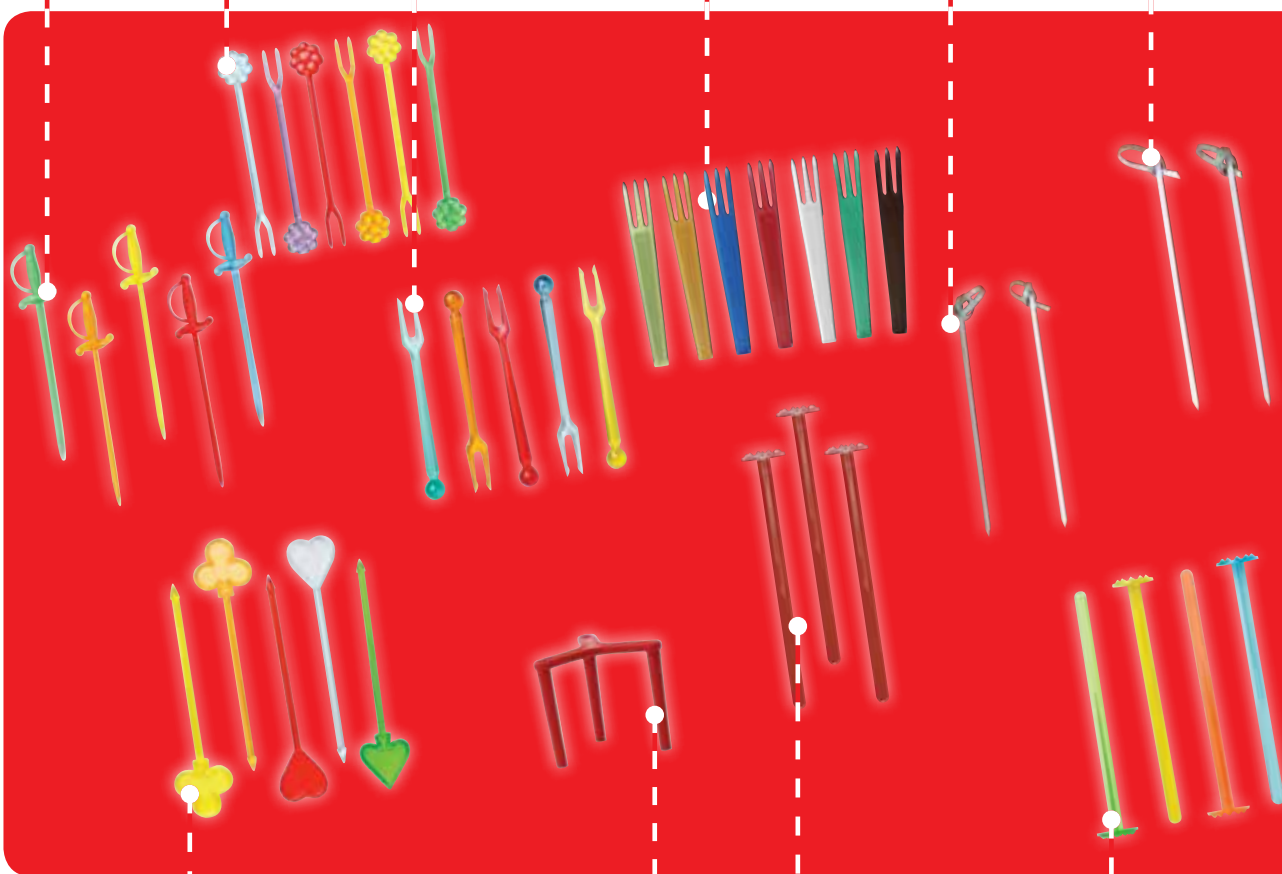

1351 KNOT BAMBOO PICK • 15 cm

50 pieces/bag
240 bags/carton
Gross weight
of carton: 10,0 kg
Volume
of carton: 0,0970 m³