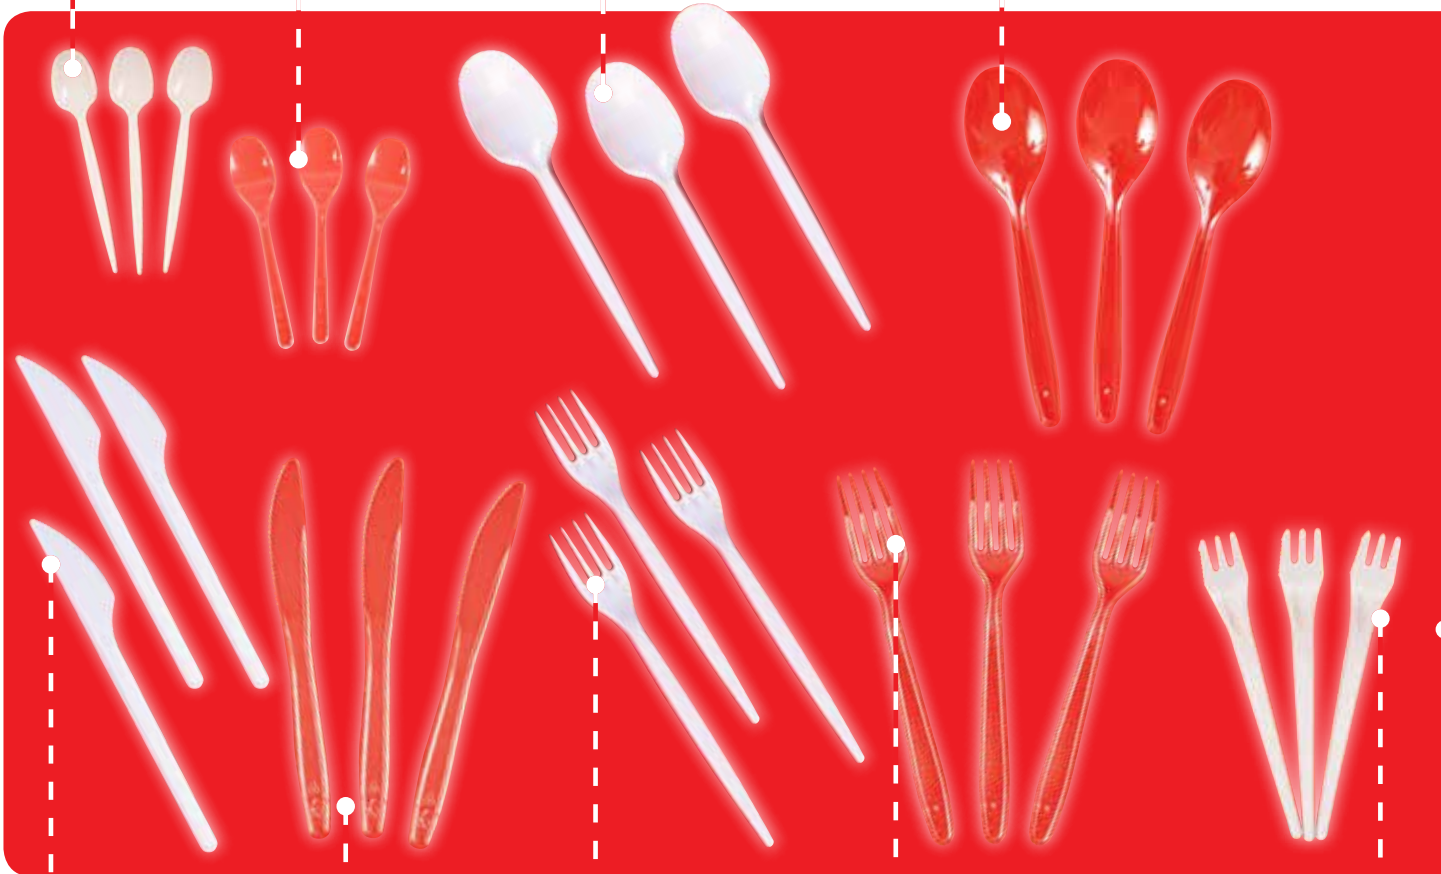

4120 PLASTIC KNIFE

white PS
100 pieces /bag
20 bags/carton
Gross weight of carton: 6,0 kg
Volume of carton: 0,0252 m³

4128 PLASTIC KNIFE - EXTRA

clear PS
50 pieces /bag
40 bags/carton
Gross weight of carton: 7,9 kg
Volume of carton: 0,0282 m³

4130 PLASTIC FORK

white PS
100 pieces /bag
20 bags/carton
Gross weight of carton: 5,7 kg
Volume of carton: 0,0482 m³

4138 PLASTIC FORK- EXTRA

clear PS
50 pieces /bag
40 bags/carton
Gross weight of carton: 9,4 kg
Volume of carton: 0,0319 m³

6028 DESSERT FORK

white PS
100 pieces /bag
20 bags/carton
Gross weight of carton: 4,1 kg
Volume of carton: 0,0395 m³